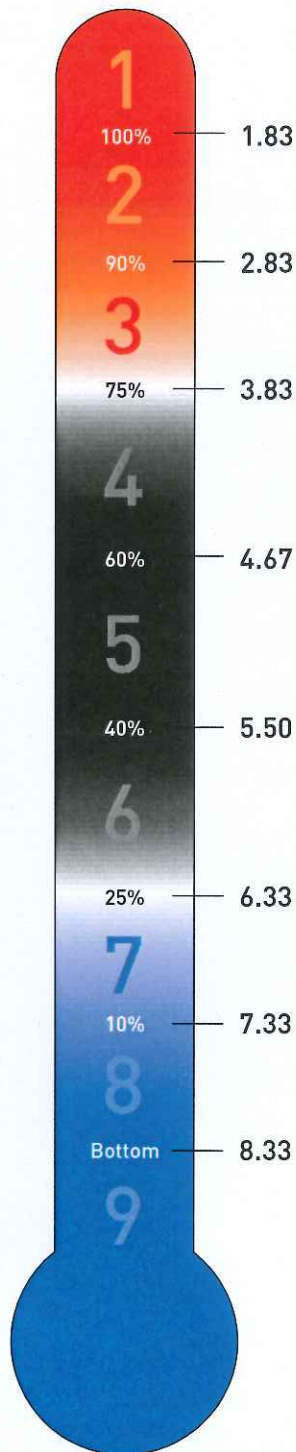

# 2016 > Certificate of Outstanding Progress

← **John Kyrle High School & Sixth Form**

**3 Year T score = 2.22**

Based on Alps analysis of 2,580 schools & colleges your A level performance matches:

**TOP 10%**